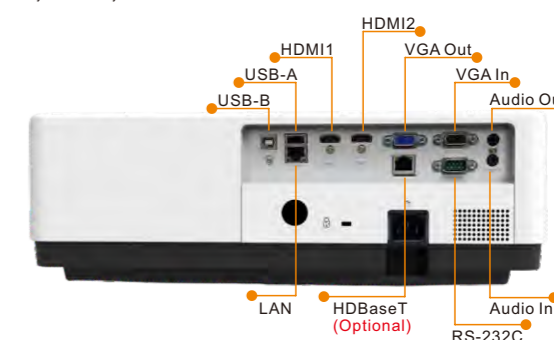

## 360 Degree Projection

Any tilt-free, roll-free and portrait can be installed at any angle universally. Under the freeform (360-degree) projection the projector can be set up to point up or down depending on the installation environments and can be installed on its side to create a portrait image.

## Superior Dust Proof Design

High efficiency ESD filter can make sure projector under the clean situation operation to extend the projector life and ensure the image quality.

Projector built-in an auto-detected system, always checks the projector's air volume, and automatically detects whether the filter is blocked. It can actively give the alarm to clean up the filter message to protect the machine and improve the service life.

## Multiple Interface

Equipped with a wide range of terminals, such as HDMI x 2, VGA, USB-A.