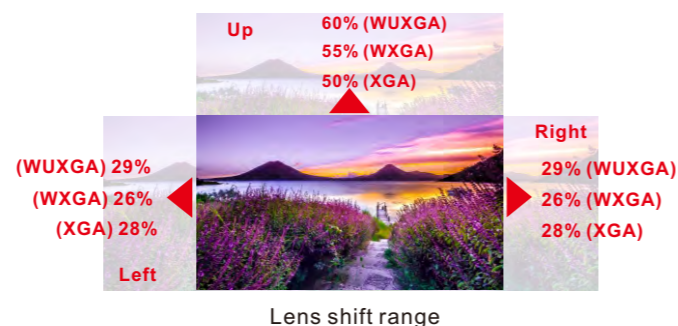

Light source has Normal, ECO1, ECO2 modes be adjusted by the ambient light to save energy.

Energy saving

## Large Zoom Lens and Lens Shift

It adopts a 1.6x ratio large zoom lens, and approximate +/-25% horizontal and + 50%~60% vertical lens shift, which is suitable for a variety of installation environments.