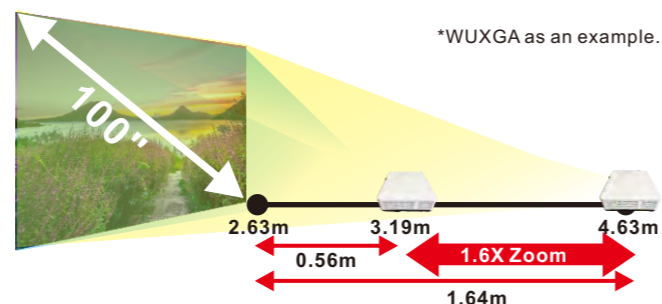

Large Zoom Lens and Lens Shift

It adopts a 1.6x ratio large zoom lens, and approximate +/-25% horizontal and + 50%~60% vertical lens shift, which is suitable for a variety of installation environments.